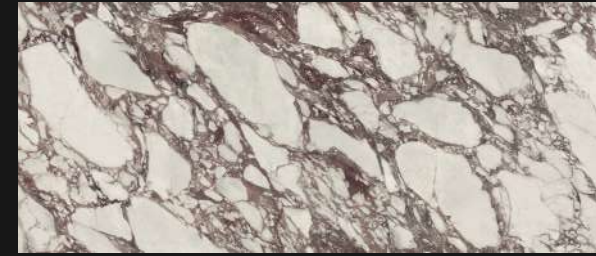

RT

R9

R10

R11

PROTECT

Antibacterial for Life

VIOLA ARABESQUE