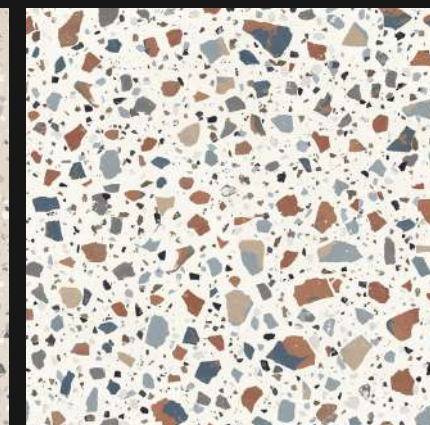

DE-MAXI DECO WHITE