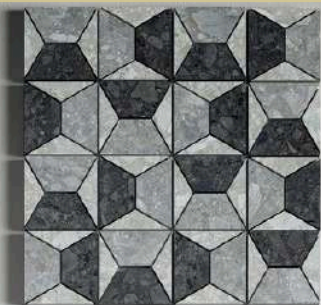

RT

R9

R10

R11

PROTECT

Antibacterial for Life.

CLUSTER LIGHT