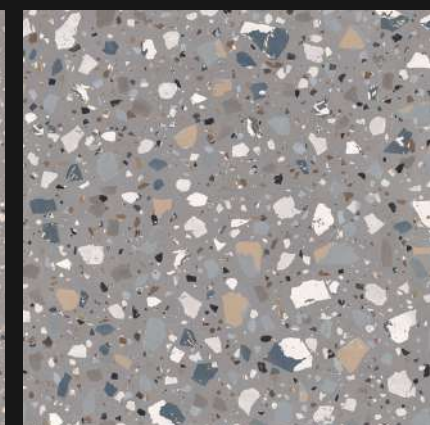

DE-MEDIUM GREY

DE-MAXI DECO GREY

DE-MICRO: WHITE, SAND, PEARL, GREY

DE-MEDIUM: WHITE, SAND, PEARL, GREY

120x120x1 cm 2 ks / 2,88 m² ~~131,80€/m²~~ **92,90€/m²** NAT

90x90x1 cm 2 ks / 1,62 m² ~~112,40€/m²~~ **78,90€/m²** NAT