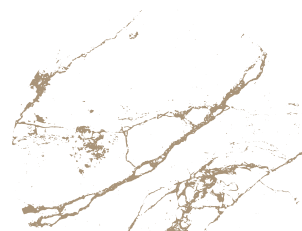

Mosaic Marble White Shine
17,4 x 17,4

Marble White Polished
59,2 x 59,2 RET.

Marble Shape White Shine
35 x 100 RET.

Marble White Shine
35 x 100 RET.

Mosaic Marble White Shine
17,4 x 17,4

Marble Cream Shine
35 x 70 RET.