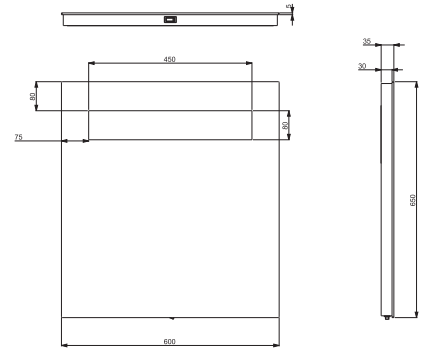

Mirror
With light
500x650
K2475BH