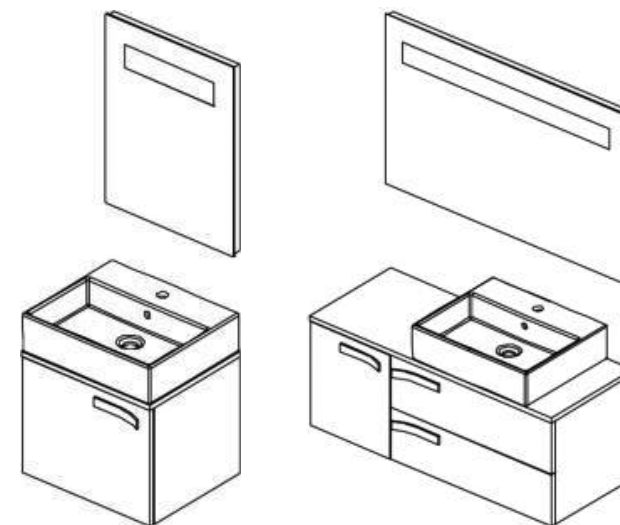

All mirrors are compatible with the different furniture and basin sizes according to your taste and configuration. But for perfect elegance, we suggest always choosing a mirror in the same size as your furniture, no matter what the size of your basin.

design