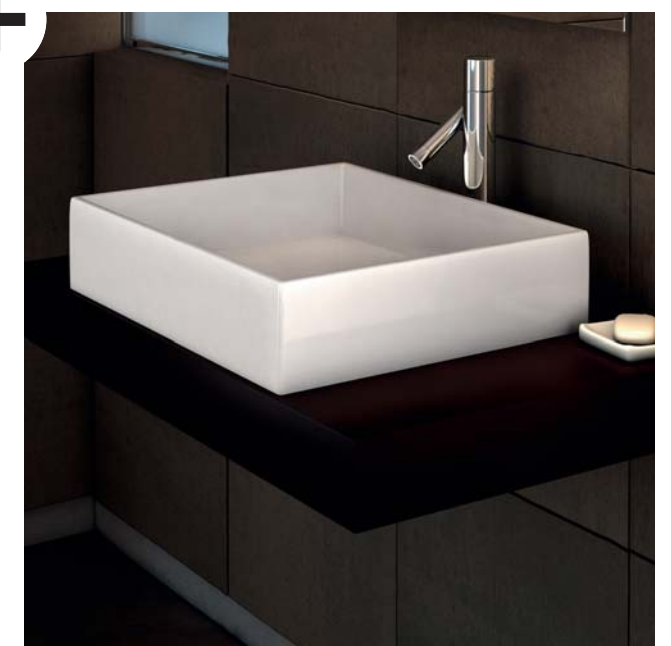

Strada 700mm basin and basin unit,
350mm wall hung cabinet, 700mm mirror,
Ventuno wall hung WC and bidet,
Attitude basin and bidet mixers,
Soft mood accessories.

Design edge

Strada's accomplished design creates a unified bathroom atmosphere. Furniture and ceramics have been conceived to perfectly compliment each other, for a unique 'high-fashion' feel with a directional but classic look that won't date. Stylish white or dark grey finishes and smooth, sophisticated handles ensure the ideal balance of masculine and feminine.

All mirrors are compatible with the different furniture and basin sizes according to your taste and configuration. But for perfect elegance, we suggest always choosing a mirror in the same size as your furniture, no matter what the size of your basin.

design

Strada 700mm basin mixer on a SimplyU shelf,
Strada mirror with light, Alfiere basin mixer,
Active WC and bidet.

Straight-edged ceramics

Strada ceramics add a clean, modern edge to any bathroom. Elegant, refined and practical, their minimalist square shape combines perfectly with Strada furniture to uplift and enhance your bathroom. A wide range of sizes and installation options is available to help you create just the right bathroom experience.

design

Strada

120cm double basin

Two tap holes
Two overflows
Wall mounted only
or wall mounted on a worktop

K079101

100cm basin

One tap hole
With overflow
Wall mounted only
or wall mounted on a worktop

K079001