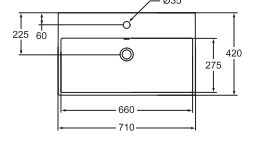

K078701

90cm basin

One tap hole
With overflow
Wall mounted only
or wall mounted on a worktop

K078601

70cm basin

One tap hole
With overflow
Wall mounted only
or wall mounted on a worktop

K078201

60cm basin