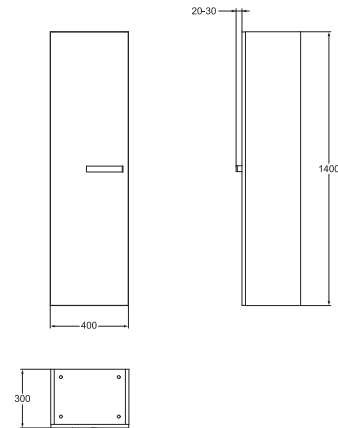

Mirror
With light
700x650

K2477BH