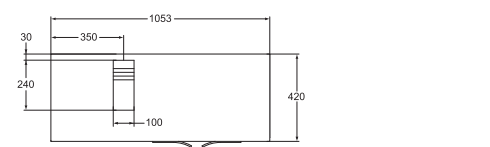

Basin storage unit 1050mm
Wall mounted
Two drawers unit with soft closing
+ 1 door unit left
1050mm worktop included
Space saving siphon recommended

Left hand
K2459