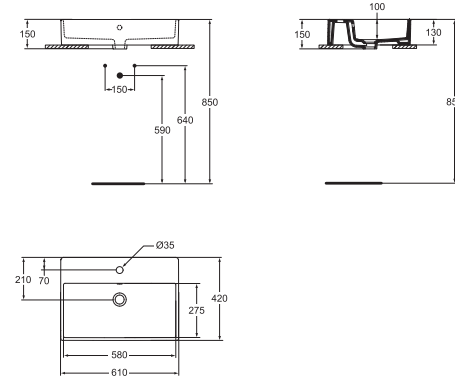

50cm vessel basin

Without overflow
Freestanding on worktop only

K077601