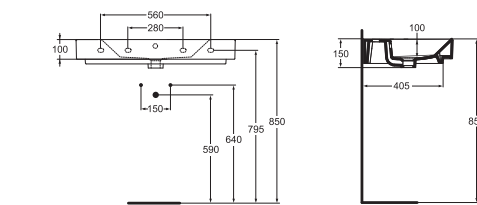

Complete reliability
Basins are equipped with overflow to avoid risk of flooding.

A wide range of sizes and installation options is available to ensure the perfect fit. Choose from four basin and vessel sizes ranging from 50cm to 90cm in freestanding, worktop, countertop or underpin options.

90cm basin

One tap hole
With overflow
Wall mounted only
or wall mounted on a worktop

K078901

80cm basin

One tap hole
With overflow
Wall mounted only
or wall mounted on a worktop

K078801

70cm basin

One tap hole
With overflow
Wall mounted only
or wall mounted on a worktop