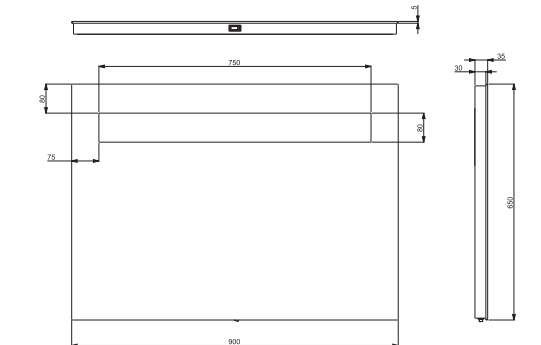

Tall unit 400mm
Wall mounted
One soft closing door

Left door
K2466