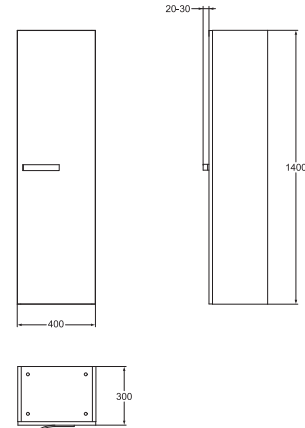

500mm basin and basin unit,
500mm mirror, 350mm wall unit LH,
Attitude basin mixer.

Easy installation

Furniture is delivered fully assembled including all worktops and handles. Easy to set up, quicker, safer. All base and wall units are supplied with fully adjustable installation wall hangers for quick and easy adjustment and alignment.

Left hand
K2459

Basin storage unit 1400mm
Wall mounted
Two 700mm two drawers
units with soft closing
1400 worktop included
Space saving siphon recommended

Right side
K2460

Basin storage unit 1400mm
Wall mounted
Two 700mm two drawers
units with soft closing
1400 worktop included
Space saving siphon recommended

Left side
K2461

Wall storage
Wall mounted
Two doors unit with soft closing

700mm
K2456

Wall unit 350mm
Wall mounted
One soft closing door

Right door
K2463

Mirror
With light
1400x650

K2480BH

Wall unit 350mm
Wall mounted
One soft closing door

Left door
K2464

Mirror
With light
1050x650

K2479BH

Tall unit 400mm
Wall mounted
One soft closing door

Right door
K2465

Mirror
With light
900x650

K2478BH

Tall unit 400mm
Wall mounted
One soft closing door