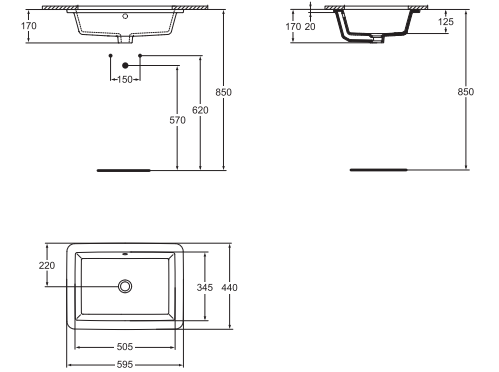

K078701

90cm basin

One tap hole
With overflow
Wall mounted only
or wall mounted on a worktop

K078601

70cm basin

One tap hole
With overflow
Wall mounted only
or wall mounted on a worktop

K078201

60cm basin

One tap hole
With overflow
Wall mounted only
or wall mounted on a worktop

K077801

50cm basin

One tap hole
With overflow
Wall mounted only
or wall mounted on a worktop

K077701

50cm underpin basin

With overflow
For underpin installation

K077901

**60cm vessel basin
Back side glazed**

One tap hole
With overflow
Freestanding on worktop only

K078101

50cm vessel basin

Without overflow
Freestanding on worktop only

K077601

50cm countertop basin