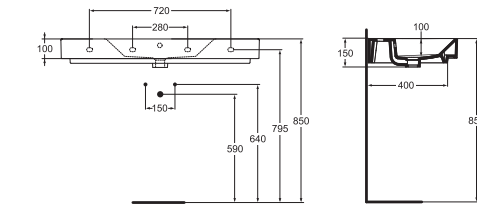

Complete reliability
Basins are equipped with overflow to avoid risk of flooding.

A wide range of sizes and installation options is available to ensure the perfect fit. Choose from four basin and vessel sizes ranging from 50cm to 90cm in freestanding, worktop, countertop or underpin options.

design

Strada

120cm double basin

Two tap holes
Two overflows
Wall mounted only
or wall mounted on a worktop

K079101

100cm basin

One tap hole
With overflow
Wall mounted only
or wall mounted on a worktop

K079001

90cm basin

One tap hole
With overflow
Wall mounted only
or wall mounted on a worktop

K078901

80cm basin

One tap hole
With overflow
Wall mounted only
or wall mounted on a worktop

K078801

70cm basin

One tap hole
With overflow
Wall mounted only
or wall mounted on a worktop