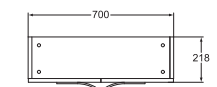

Strada furniture

To choose between LH and RH:

- For furniture with doors handing is via door opening
- For furniture with drawers handing is by basin cut

- > FIRA (leading UK Testing House - Furniture Industry Research Association) safety testing to EN 14749 (FIRA logo available for brochures etc)
- > Concealed integral minimum 70mm void at the rear of single or conjoined cabinets for discrete hiding of services (feed and waste)
- > All timber-based products e.g. carcass and fascias are manufactured from high grade 18mm MDF European E1 standard (low formaldehyde) no chipboard

Basin storage
Wall mounted
One drawer unit with soft closing
Worktop included
Space saving siphon recommended

500mm
K2452

600mm
K2453

Basin storage
Wall mounted
Two drawers unit
with soft closing
Worktop included
Space saving siphon
recommended

700mm
K2455

900mm
K2457

Basin storage unit 1050mm
Wall mounted
Two drawers unit
with soft closing
+ 1 door unit right
1050mm worktop included
Space saving siphon recommended

Right hand
K2458

Basin storage unit 1050mm
Wall mounted
Two drawers unit with soft closing
+ 1 door unit left
1050mm worktop included
Space saving siphon recommended

Left hand
K2459

Basin storage unit 1400mm
Wall mounted
Two 700mm two drawers
units with soft closing
1400 worktop included
Space saving siphon recommended

Right side
K2460

Basin storage unit 1400mm
Wall mounted
Two 700mm two drawers
units with soft closing
1400 worktop included
Space saving siphon recommended

Left side
K2461

Wall storage
Wall mounted
Two doors unit with soft closing

700mm
K2456