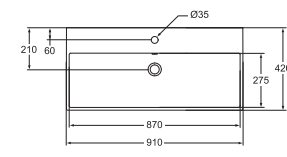

70cm basin

One tap hole
With overflow
Wall mounted only
or wall mounted on a worktop

K078201