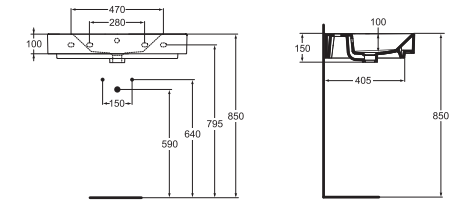

90cm basin

One tap hole
With overflow
Wall mounted only
or wall mounted on a worktop

K078601