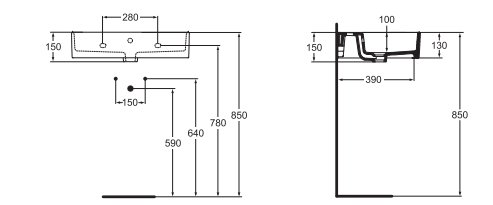

Strada

120cm double basin

Two tap holes
Two overflows
Wall mounted only
or wall mounted on a worktop

K079101

100cm basin

One tap hole
With overflow
Wall mounted only
or wall mounted on a worktop

K079001

90cm basin

One tap hole
With overflow
Wall mounted only
or wall mounted on a worktop

K078901

80cm basin

One tap hole
With overflow
Wall mounted only
or wall mounted on a worktop

K078801

70cm basin

One tap hole
With overflow
Wall mounted only
or wall mounted on a worktop

K078701

90cm basin

One tap hole
With overflow
Wall mounted only
or wall mounted on a worktop

K078601

70cm basin

One tap hole
With overflow
Wall mounted only
or wall mounted on a worktop

K078201

60cm basin

One tap hole
With overflow
Wall mounted only
or wall mounted on a worktop

K077801