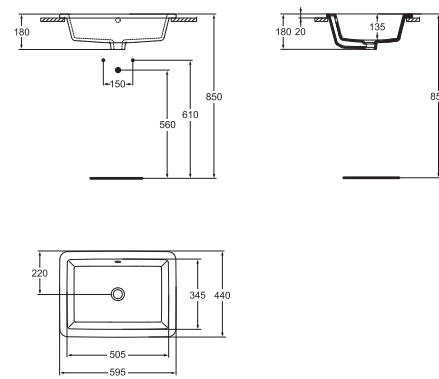

50cm basin

One tap hole
With overflow
Wall mounted only
or wall mounted on a worktop

K077701

50cm underpin basin

With overflow
For underpin installation

K077901

**60cm vessel basin
Back side glazed**

One tap hole
With overflow
Freestanding on worktop only

K078101

50cm vessel basin

Without overflow
Freestanding on worktop only

K077601

50cm countertop basin

With overflow
For countertop installation

K078001