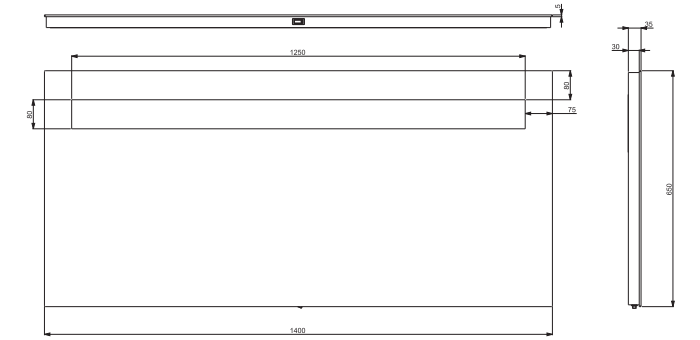

Mirror
With light
1400x650

K2480BH