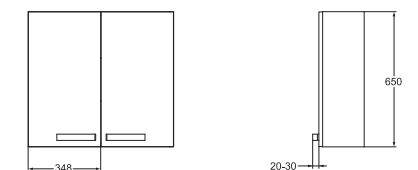

Strada furniture

To choose between LH and RH:

- For furniture with doors handing is via door opening
- For furniture with drawers handing is by basin cut

- > FIRA (leading UK Testing House - Furniture Industry Research Association) safety testing to EN 14749 (FIRA logo available for brochures etc)
- > Concealed integral minimum 70mm void at the rear of single or conjoined cabinets for discrete hiding of services (feed and waste)
- > All timber-based products e.g. carcass and fascias are manufactured from high grade 18mm MDF European E1 standard (low formaldehyde) no chipboard

Basin storage
Wall mounted
One drawer unit with soft closing
Worktop included
Space saving siphon recommended

500mm
K2452

600mm
K2453

Basin storage
Wall mounted
Two drawers unit
with soft closing
Worktop included
Space saving siphon
recommended

700mm
K2455

900mm
K2457

Basin storage unit 1050mm
Wall mounted
Two drawers unit
with soft closing
+ 1 door unit right
1050mm worktop included
Space saving siphon recommended

Right hand
K2458

Basin storage unit 1050mm
Wall mounted
Two drawers unit with soft closing
+ 1 door unit left
1050mm worktop included
Space saving siphon recommended

Left hand
K2459

Basin storage unit 1400mm
Wall mounted
Two 700mm two drawers
units with soft closing
1400 worktop included
Space saving siphon recommended

Right side
K2460

Basin storage unit 1400mm
Wall mounted
Two 700mm two drawers
units with soft closing
1400 worktop included
Space saving siphon recommended

Left side
K2461

Wall storage
Wall mounted
Two doors unit with soft closing

700mm
K2456