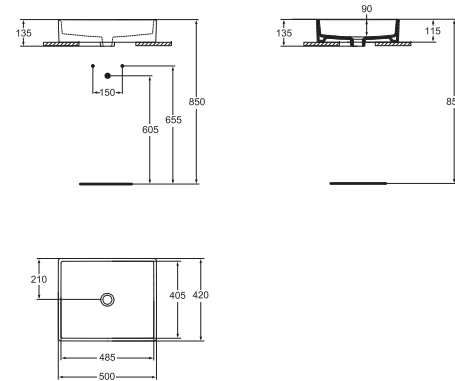

One tap hole
With overflow
Wall mounted only
or wall mounted on a worktop

K077801

50cm basin

One tap hole
With overflow
Wall mounted only
or wall mounted on a worktop

K077701

50cm underpin basin

With overflow
For underpin installation

K077901

**60cm vessel basin
Back side glazed**

One tap hole
With overflow
Freestanding on worktop only

K078101

50cm vessel basin

Without overflow
Freestanding on worktop only

K077601

50cm countertop basin