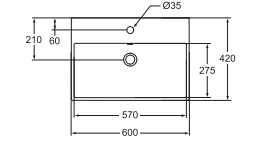

Strada

120cm double basin

Two tap holes
Two overflows
Wall mounted only
or wall mounted on a worktop

K079101

100cm basin

One tap hole
With overflow
Wall mounted only
or wall mounted on a worktop

K079001

90cm basin

One tap hole
With overflow
Wall mounted only
or wall mounted on a worktop

K078901

80cm basin

One tap hole
With overflow
Wall mounted only
or wall mounted on a worktop

K078801

70cm basin

One tap hole
With overflow
Wall mounted only
or wall mounted on a worktop

K078701

90cm basin

One tap hole
With overflow
Wall mounted only
or wall mounted on a worktop

K078601

70cm basin

One tap hole
With overflow
Wall mounted only
or wall mounted on a worktop

K078201

60cm basin

One tap hole
With overflow
Wall mounted only
or wall mounted on a worktop

K077801