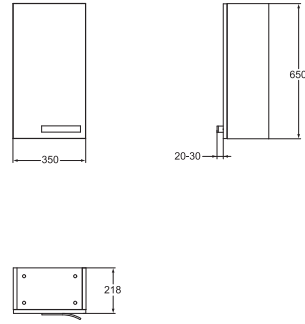

Mirror
With light
1050x650

K2479BH