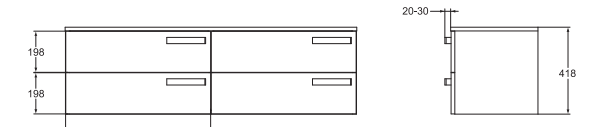

Wall storage
Wall mounted
Two doors unit with soft closing

700mm
K2456