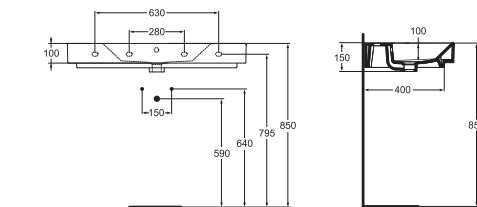

Complete reliability
Basins are equipped with overflow to avoid risk of flooding.

A wide range of sizes and installation options is available to ensure the perfect fit. Choose from four basin and vessel sizes ranging from 50cm to 90cm in freestanding, worktop, countertop or underpin options.

design

Strada

120cm double basin

Two tap holes
Two overflows
Wall mounted only
or wall mounted on a worktop

K079101

100cm basin

One tap hole
With overflow
Wall mounted only
or wall mounted on a worktop

K079001

90cm basin

One tap hole
With overflow
Wall mounted only
or wall mounted on a worktop

K078901

80cm basin

One tap hole
With overflow
Wall mounted only
or wall mounted on a worktop

K078801

70cm basin

One tap hole
With overflow
Wall mounted only
or wall mounted on a worktop