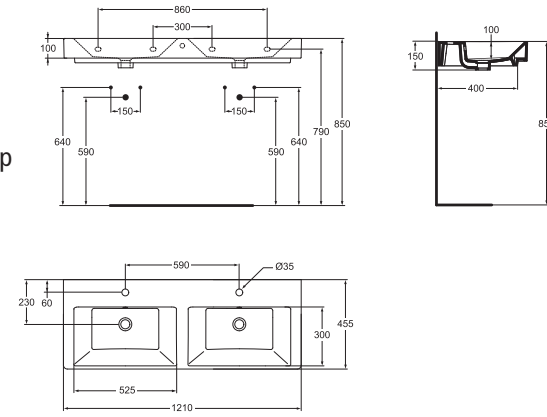

Complete reliability
Basins are equipped with overflow to avoid risk of flooding.

A wide range of sizes and installation options is available to ensure the perfect fit. Choose from four basin and vessel sizes ranging from 50cm to 90cm in freestanding, worktop, countertop or underpin options.

design

Strada

120cm double basin

Two tap holes
Two overflows
Wall mounted only
or wall mounted on a worktop

K079101

100cm basin

One tap hole
With overflow
Wall mounted only
or wall mounted on a worktop

K079001

90cm basin

One tap hole
With overflow
Wall mounted only
or wall mounted on a worktop

K078901

80cm basin

One tap hole
With overflow
Wall mounted only
or wall mounted on a worktop

K078801

70cm basin

One tap hole
With overflow
Wall mounted only
or wall mounted on a worktop