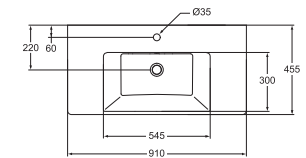

Complete reliability
Basins are equipped with overflow to avoid risk of flooding.

A wide range of sizes and installation options is available to ensure the perfect fit. Choose from four basin and vessel sizes ranging from 50cm to 90cm in freestanding, worktop, countertop or underpin options.

90cm basin

One tap hole
With overflow
Wall mounted only
or wall mounted on a worktop

K078901

80cm basin

One tap hole
With overflow
Wall mounted only
or wall mounted on a worktop

K078801

70cm basin

One tap hole
With overflow
Wall mounted only
or wall mounted on a worktop