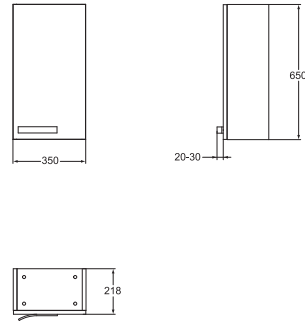

700mm
K2455

900mm
K2457

Basin storage unit 1050mm
Wall mounted
Two drawers unit
with soft closing
+ 1 door unit right
1050mm worktop included
Space saving siphon recommended

Right hand
K2458

Basin storage unit 1050mm
Wall mounted
Two drawers unit with soft closing
+ 1 door unit left
1050mm worktop included
Space saving siphon recommended

Left hand
K2459

Basin storage unit 1400mm
Wall mounted
Two 700mm two drawers
units with soft closing
1400 worktop included
Space saving siphon recommended

Right side
K2460

Basin storage unit 1400mm
Wall mounted
Two 700mm two drawers
units with soft closing
1400 worktop included
Space saving siphon recommended

Left side
K2461

Wall storage
Wall mounted
Two doors unit with soft closing

700mm
K2456

Wall unit 350mm
Wall mounted
One soft closing door

Right door
K2463

Mirror
With light
1400x650

K2480BH

Wall unit 350mm
Wall mounted
One soft closing door