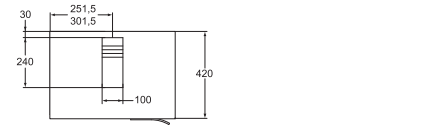

Basin storage
Wall mounted
Two drawers unit
with soft closing
Worktop included
Space saving siphon
recommended

700mm
K2455

900mm
K2457