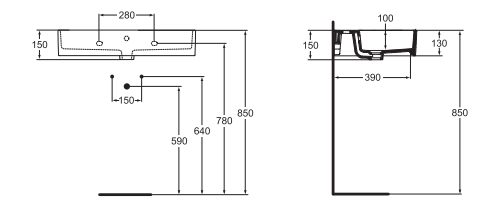

K078701

90cm basin

One tap hole
With overflow
Wall mounted only
or wall mounted on a worktop

K078601

70cm basin

One tap hole
With overflow
Wall mounted only
or wall mounted on a worktop

K078201

60cm basin

One tap hole
With overflow
Wall mounted only
or wall mounted on a worktop

K077801

50cm basin

One tap hole
With overflow
Wall mounted only
or wall mounted on a worktop

K077701

50cm underpin basin

With overflow
For underpin installation