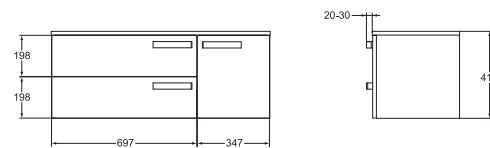

Basin storage unit 1050mm
Wall mounted
Two drawers unit with soft closing
+ 1 door unit left
1050mm worktop included
Space saving siphon recommended

Left hand
K2459