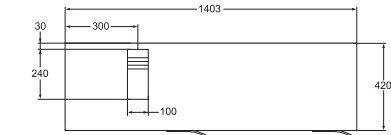

Wall storage
Wall mounted
Two doors unit with soft closing

700mm
K2456