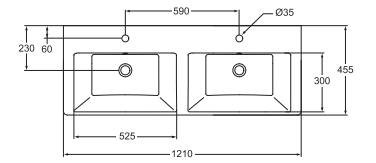

Complete reliability
Basins are equipped with overflow to avoid risk of flooding.

A wide range of sizes and installation options is available to ensure the perfect fit. Choose from four basin and vessel sizes ranging from 50cm to 90cm in freestanding, worktop, countertop or underpin options.

design

Strada

120cm double basin

Two tap holes
Two overflows
Wall mounted only
or wall mounted on a worktop

K079101

100cm basin

One tap hole
With overflow
Wall mounted only
or wall mounted on a worktop

K079001

90cm basin

One tap hole
With overflow
Wall mounted only
or wall mounted on a worktop

K078901

80cm basin

One tap hole
With overflow
Wall mounted only
or wall mounted on a worktop

K078801

70cm basin

One tap hole
With overflow
Wall mounted only
or wall mounted on a worktop