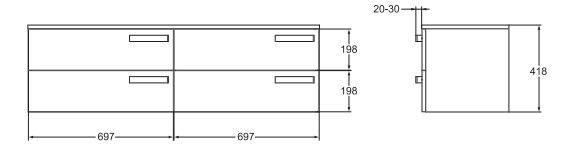

Basin storage unit 1400mm
Wall mounted
Two 700mm two drawers
units with soft closing
1400 worktop included
Space saving siphon recommended

Left side
K2461