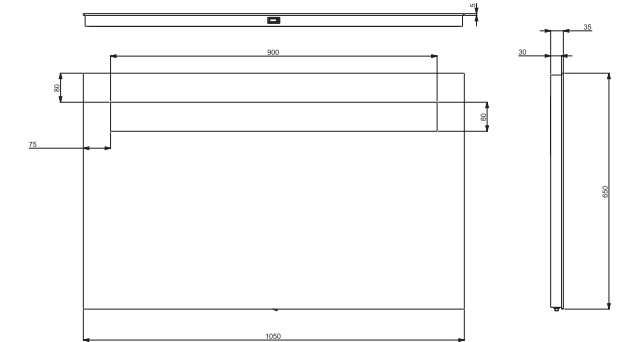

Tall unit 400mm
Wall mounted
One soft closing door

Right door
K2465