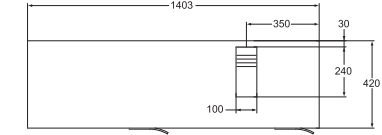

Basin storage unit 1400mm
Wall mounted
Two 700mm two drawers
units with soft closing
1400 worktop included
Space saving siphon recommended

Left side
K2461