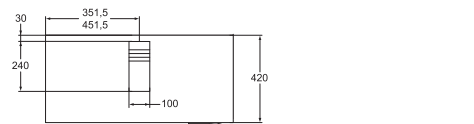

Basin storage unit 1050mm
Wall mounted
Two drawers unit
with soft closing
+ 1 door unit right
1050mm worktop included
Space saving siphon recommended

Right hand
K2458