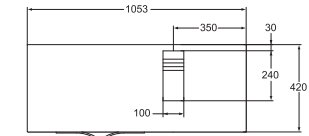

Basin storage unit 1400mm
Wall mounted
Two 700mm two drawers
units with soft closing
1400 worktop included
Space saving siphon recommended

Right side
K2460