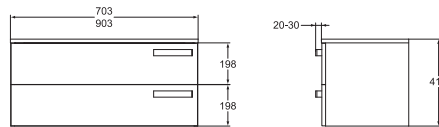

Basin storage
Wall mounted
One drawer unit with soft closing
Worktop included
Space saving siphon recommended

500mm
K2452

600mm
K2453

Basin storage
Wall mounted
Two drawers unit
with soft closing
Worktop included
Space saving siphon
recommended

700mm
K2455

900mm
K2457

Basin storage unit 1050mm
Wall mounted
Two drawers unit
with soft closing
+ 1 door unit right
1050mm worktop included
Space saving siphon recommended

Right hand
K2458

Basin storage unit 1050mm
Wall mounted
Two drawers unit with soft closing
+ 1 door unit left
1050mm worktop included
Space saving siphon recommended