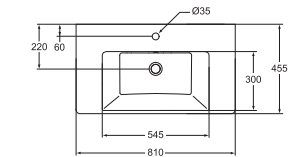

90cm basin

One tap hole
With overflow
Wall mounted only
or wall mounted on a worktop

K078901

80cm basin

One tap hole
With overflow
Wall mounted only
or wall mounted on a worktop

K078801

70cm basin

One tap hole
With overflow
Wall mounted only
or wall mounted on a worktop