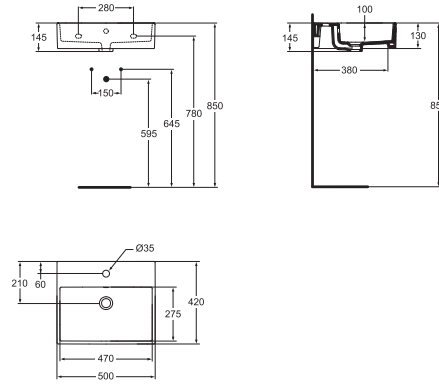

500mm basin and basin unit,
500mm mirror, 350mm wall unit LH,
Attitude basin mixer.

Easy installation

Furniture is delivered fully assembled including all worktops and handles. Easy to set up, quicker, safer. All base and wall units are supplied with fully adjustable installation wall hangers for quick and easy adjustment and alignment.

90cm basin

One tap hole
With overflow
Wall mounted only
or wall mounted on a worktop

K078901

80cm basin

One tap hole
With overflow
Wall mounted only
or wall mounted on a worktop

K078801

70cm basin

One tap hole
With overflow
Wall mounted only
or wall mounted on a worktop

K078701

90cm basin

One tap hole
With overflow
Wall mounted only
or wall mounted on a worktop

K078601

70cm basin

One tap hole
With overflow
Wall mounted only
or wall mounted on a worktop

K078201

60cm basin

One tap hole
With overflow
Wall mounted only
or wall mounted on a worktop

K077801

50cm basin

One tap hole
With overflow
Wall mounted only
or wall mounted on a worktop

K077701

50cm underpin basin

With overflow
For underpin installation