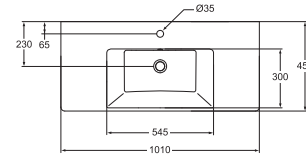

90cm basin

One tap hole
With overflow
Wall mounted only
or wall mounted on a worktop

K078901