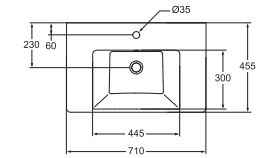

90cm basin

One tap hole
With overflow
Wall mounted only
or wall mounted on a worktop

K078601