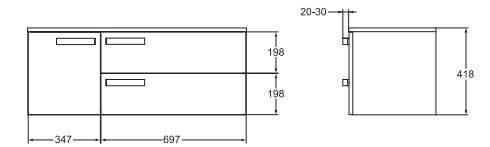

700mm
K2455

900mm
K2457

Basin storage unit 1050mm
Wall mounted
Two drawers unit
with soft closing
+ 1 door unit right
1050mm worktop included
Space saving siphon recommended

Right hand
K2458

Basin storage unit 1050mm
Wall mounted
Two drawers unit with soft closing
+ 1 door unit left
1050mm worktop included
Space saving siphon recommended

Left hand
K2459

Basin storage unit 1400mm
Wall mounted
Two 700mm two drawers
units with soft closing
1400 worktop included
Space saving siphon recommended

Right side
K2460

Basin storage unit 1400mm
Wall mounted
Two 700mm two drawers
units with soft closing
1400 worktop included
Space saving siphon recommended