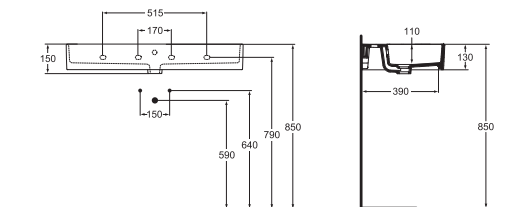

70cm basin

One tap hole
With overflow
Wall mounted only
or wall mounted on a worktop

K078201