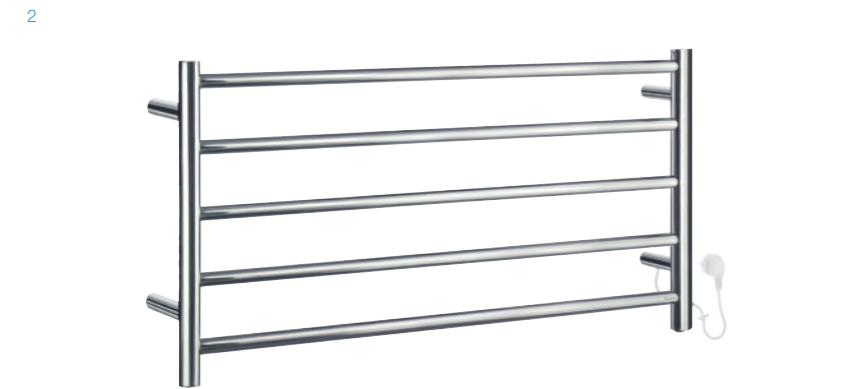

1 FK701
Heated towel rail, tall
Handdukstork, hög
Håndklædetørrer, høj
Håndkletørker, høy
Pyyhekuivain, korkea
Handtuchwärmer, hoch
500 x 1212 x 112 mm
120W. 220-240 V ac. 50Hz
Class 1, IP44

2 FK702
Heated towel rail, wide
Handdukstork, bred
Håndklædetørrer, bred
Håndkletørker, bred
Pyyhekuivain, leveä
Handtuchwärmer, breit
1000 x 480 x 112 mm
90W. 220-240 V ac. 50Hz
Class 1, IP44

3 FK700
Heated towel rail, compact
Handdukstork, kompakt
Håndklædetørrer, kompakt
Håndkletørker, kompakt
Pyyhekuivain, kompakti
Handtuchwärmer, kompakt
500 x 689 x 112 mm
65W. 220-240 V ac. 50Hz
Class 1, IP44

4 FK711
Heated towel rail, tree
Handdukstork, träd
Håndklædetørrer, træ
Håndkletørker, tre
Pyyhekuivain, pylväs
Handtuchwärmer, Baum
900 x 80 mm
11W. 220-240 V ac. 50Hz
Class 1, IP44