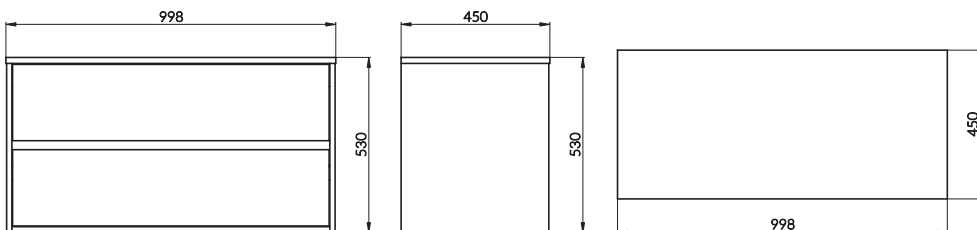

S924-012, S924-006, S924-020

SZAFKA Z BLATEM CREA 100
CREA 100 CABINET WITH COUNTERTOP

↙