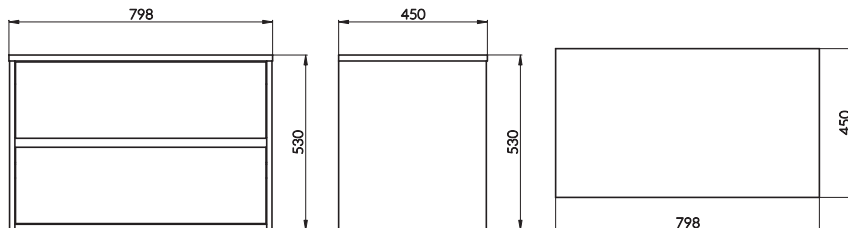

S924-010, S924-005, S924-018

SZAFKA Z BLATEM CREA 80
CREA 80 CABINET WITH COUNTERTOP

↙