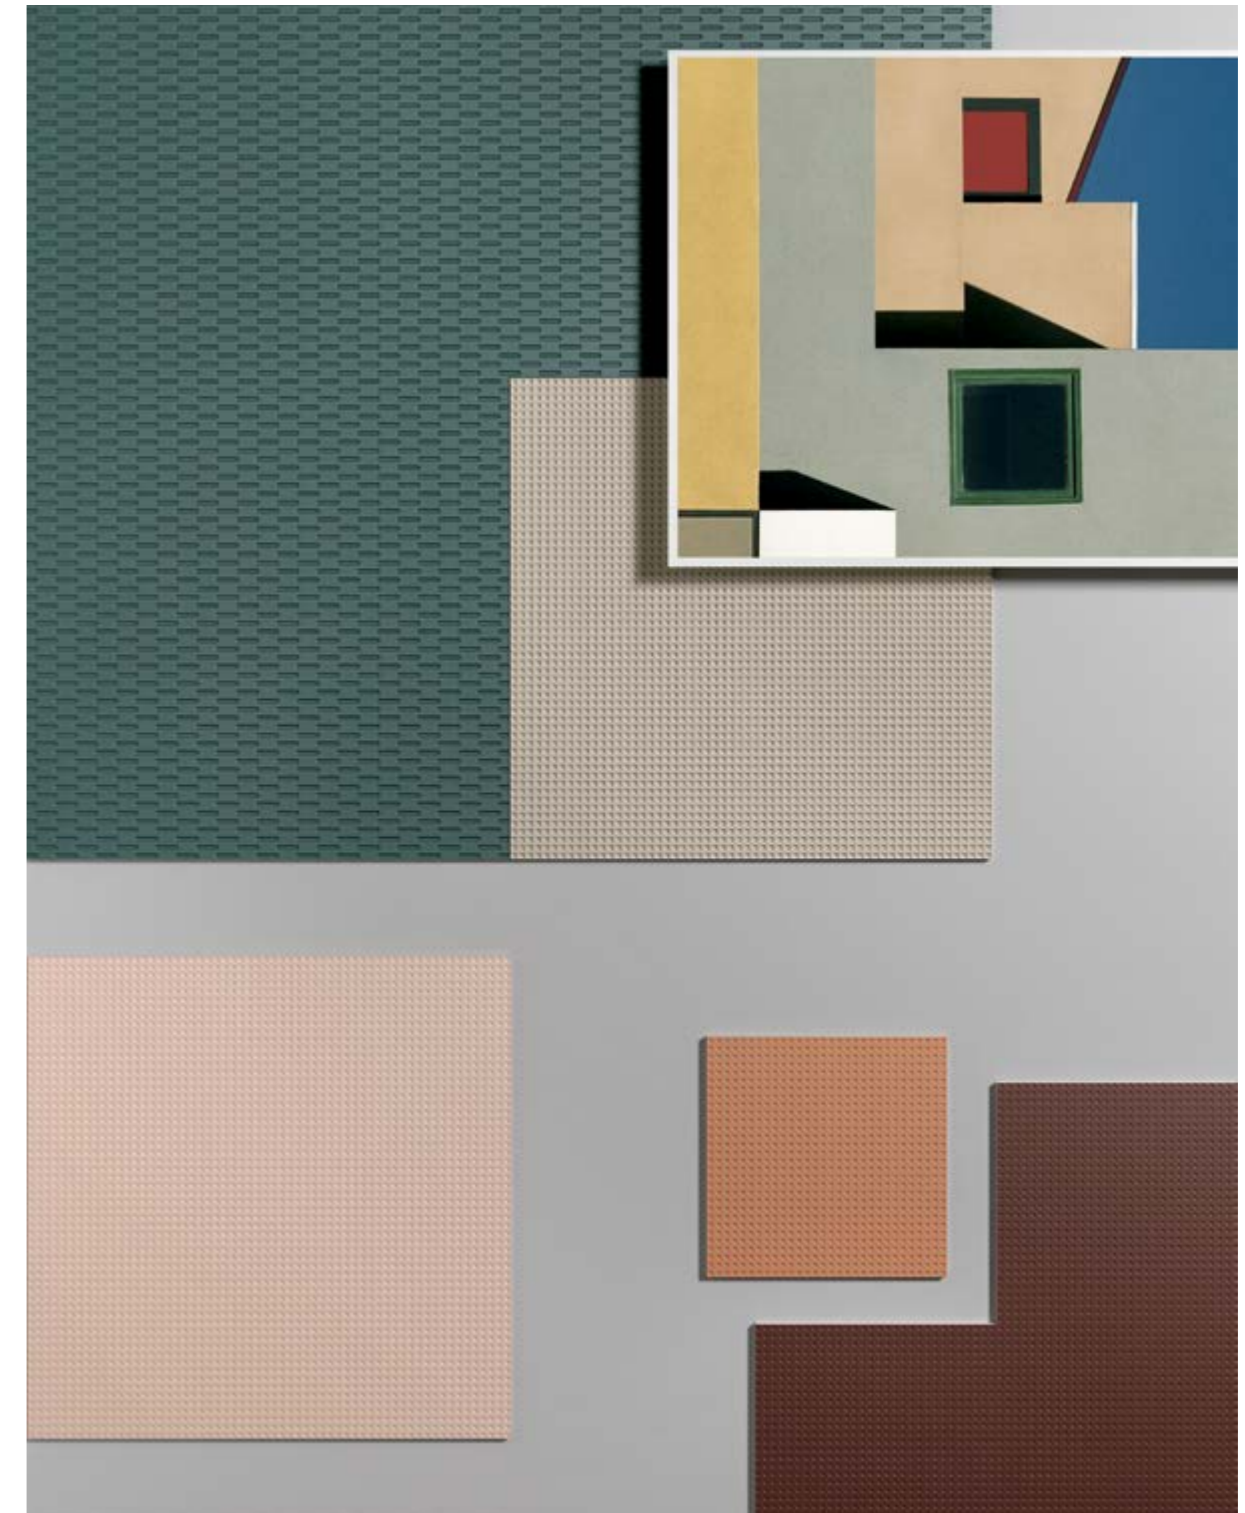

Referring to everything related to the sun, the French word “solaire” defines also the quality attributed to those who are capable to illuminate the space around with their own presence. Solaire Porcelain Tiles embody this quality, aiming to create a constant dialogue between light and ceramics inspired by materials often used in architecture. Different textures and patterns, series of dots in low relief play all together with a range of colours and finishings, interacting with the evolution of light. As a result, shadows and reflections cast vibrations and movements, altering the perception of a surface that contrasts with the natural features of the ground.”

Solaire is a collection which gives the opportunity to the light to embody, to bring to life raster, graphic and sculpted surfaces. The surfaces become versatile volumes. So much that each of them enlivens and modifies the perception of the surfaces themselves as well as the space relatively to the evolution of light. Hollows give way to reliefs. This project showcases the qualities of the light combined with the ones of the ceramic. The light reveals, transforms, influences sensations. The ceramic is shaped, plasticity and emotion. As the light is moving material, this collection is an infinite combination to discover, to play with. Also, the patterns resulted from the technical structures contrasting with the natural ground texture.