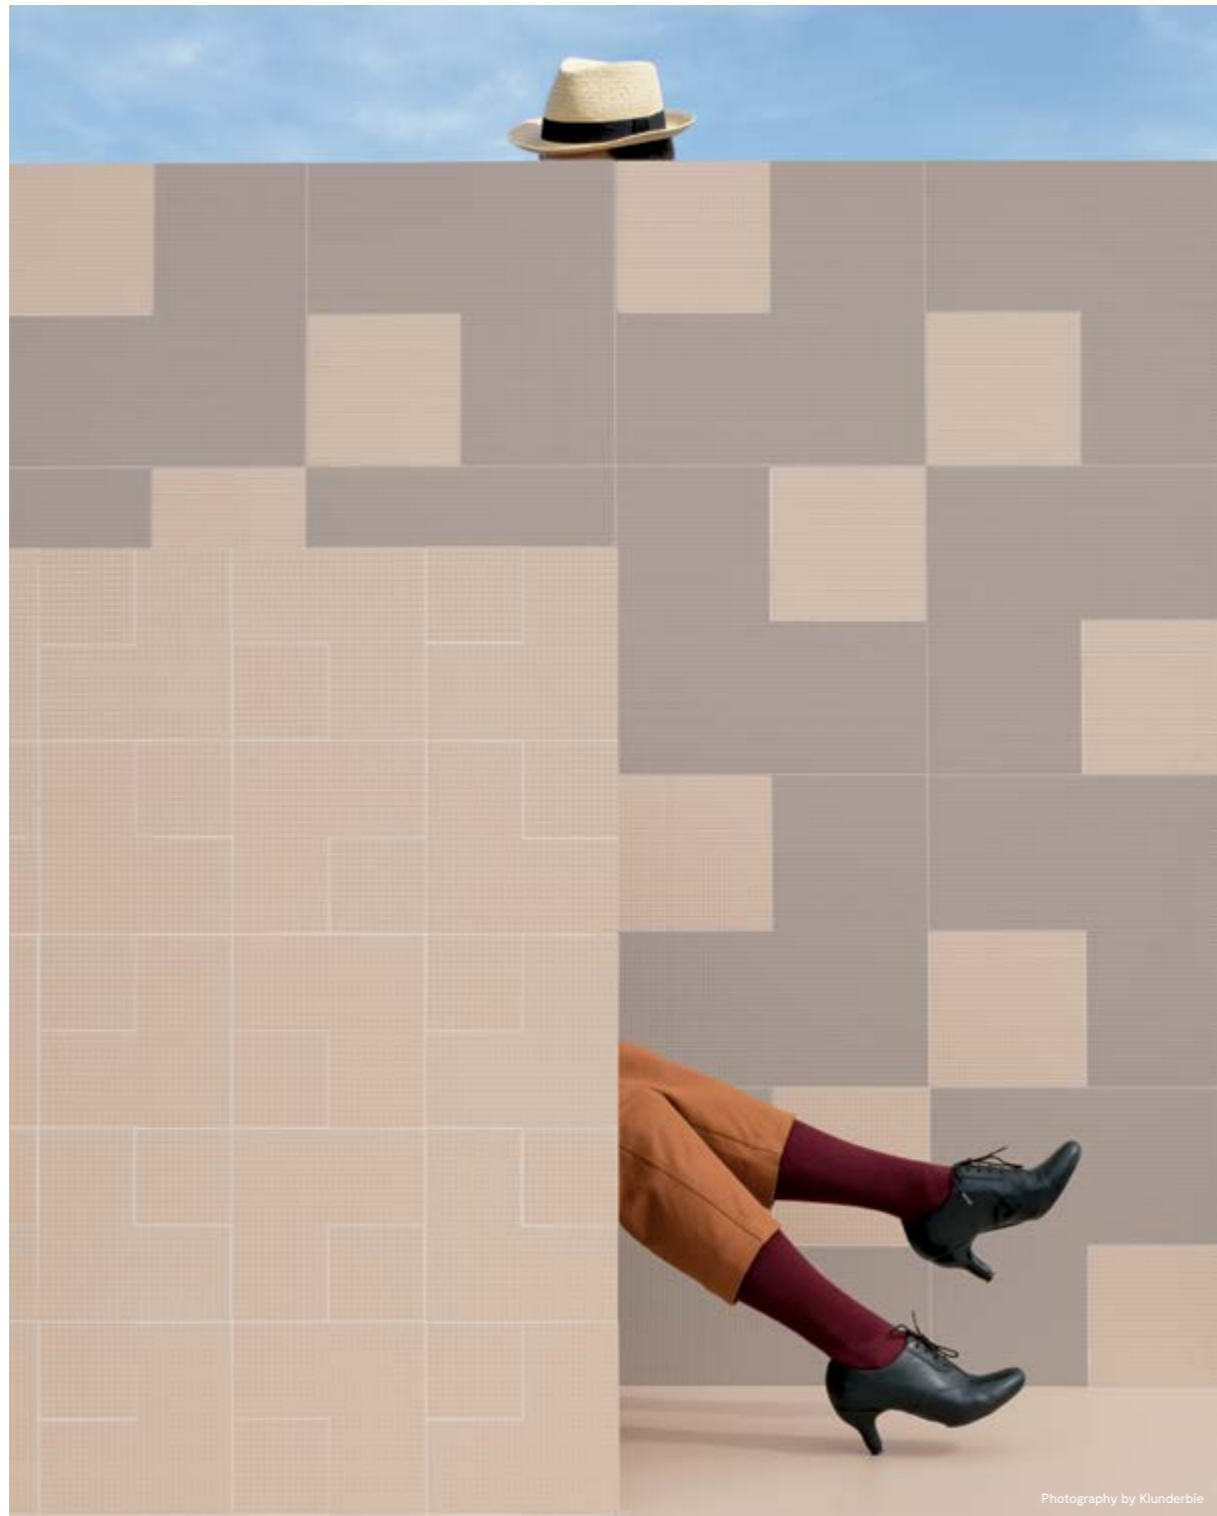

SOLAIRE NUDE PLAIN/90X90/R · T.SOLAIRE TAUPE SQUARE-3/22,3 · T.SOLAIRE TAUPE SQUARE-3/11,1
D.SOLAIRE GREY SQUARE-3/44,9 · T.SOLAIRE NUDE SQUARE-3/22,3

Photography by Klunderbie

SOLAIRE TAUPE DOT-2/90X90/R · D. SOLAIRE BORDEAUX SQUARE-4/22,3 · T.SOLAIRE TAUPE SQUARE-4/11,1
T.SOLAIRE GREEN SQUARE-3/11,1 · T.SOLAIRE GREEN DOT-3/11,1